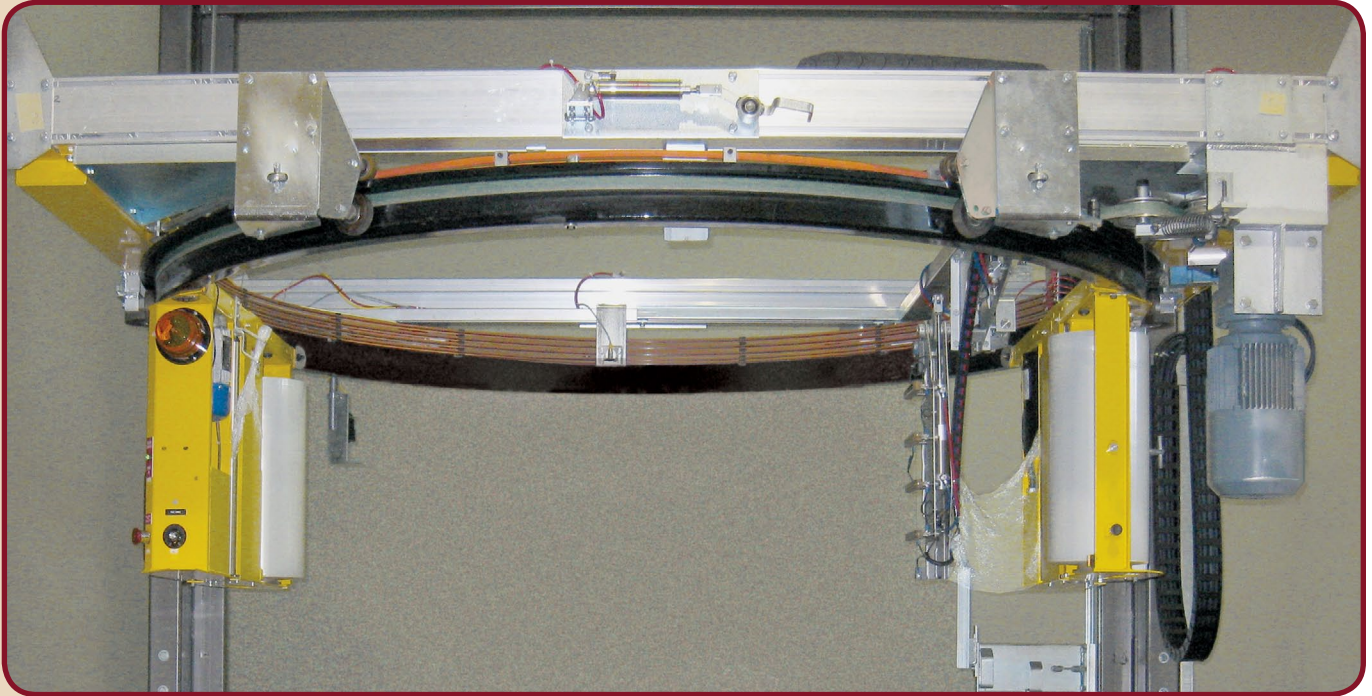

Innovative Equipment Option

SideKick™

Reduce downtime and operator intervention

The patented SideKick secondary film carriage is designed to automatically rotate into the primary wrapping position when the stretch film is depleted or inadvertently breaks. By installing a SideKick into your production line, you can improve productivity

and reduce downtime from operator intervention by up to 50%.

The SideKick, easy to install and requiring no additional floor space, can be retrofitted to most new and existing Octopus stretch wrappers.

- Reduce film roll changeover time
- Improve productivity by keeping your stretch wrapper up and running
- Decrease downtime by minimizing operator intervention

Signode combines innovative equipment and high quality stretch film with superior service to provide you with a single source solution for all of your stretch packaging needs.